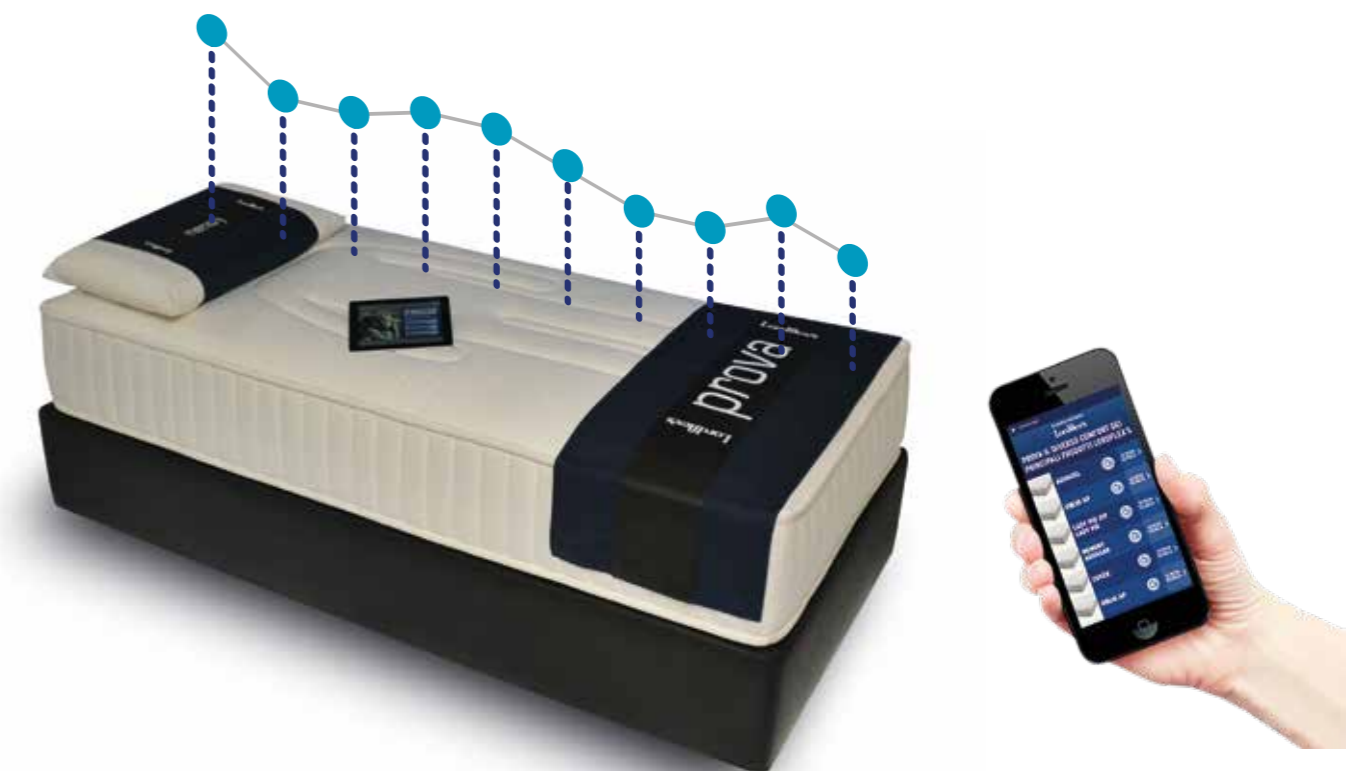

Special internal sensors and a patented mechanism allow COMFORTEST, a new revolutionary technological mattress,

to detect the posture and weight distribution of the person lying on it. All collected data is related to the different mattress parameters from the Lordflex's range as controlled through a dedicated tablet/smartphone app, while a monitor scientifically displays in 2D or 3D mode the map of the pressure points in order to assess the body's correct natural "waterline".

Then COMFORTEST suggests through a sophisticated algorithm the most suitable mattress for you from the physiological point of view and at the same time lets you test the sleep experience. COMFORTEST can simulate the exact bearing capacity of the recommended model as well as of the other Lordflex's mattresses, while you are comfortably lying on the test station. This will allow you to directly and immediately compare the different alternatives. The choice of a new mattress turns into an unusually pleasant and relaxing experience, and prevents any uncertainty and mistakes in the purchasing process.

The COMFORTEST technology is validated by the COSMOB Technological Centre, an authoritative and accredited test laboratory in the manufacturing industry.

Looking for a new mattress, but they all look the same?

COMFORTEST is the start of a new era in choosing the mattress that best meets your individual sleep, health and well-being needs.

5 good reasons to test COMFORTEST before your next purchase:

- 1 EASY**
Allows you to easily choose the best mattress;
- 2 UNFAILING**
Avoids any doubts, uncertainty and wrong decisions;
- 3 FAST**
Makes your purchase much easier through a fast comparison among 14 different mattress models;
- 4 TECHNOLOGICAL**
Increases the awareness level related to your ideal state of comfort thanks to interactive, functional and efficient technology;
- 5 FUN**
The "modern and multimedia" approach to the purchase experience is brand new.